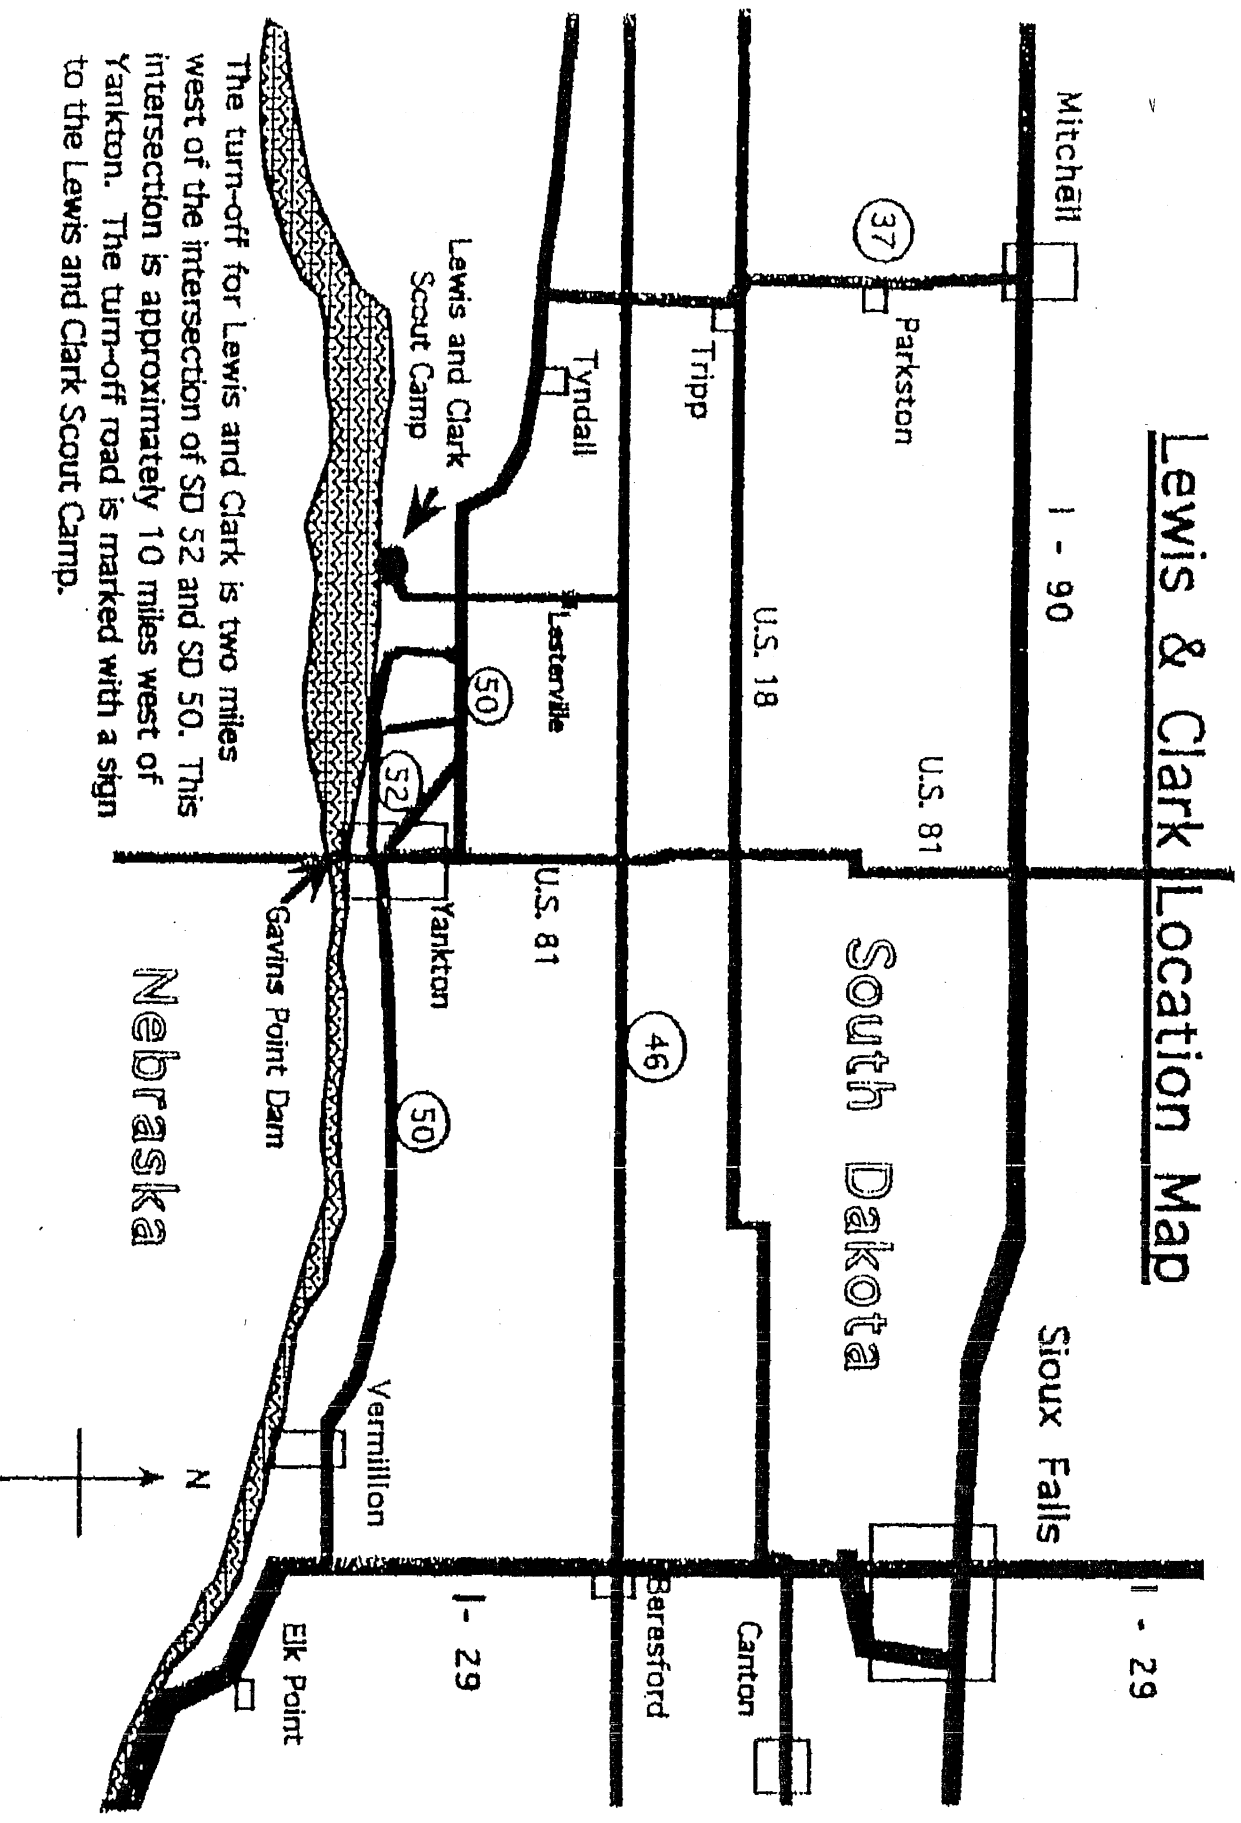

Lewis & Clark Location Map

The turn-off for Lewis and Clark is two miles west of the intersection of SD 52 and SD 50. This intersection is approximately 10 miles west of Yankton. The turn-off road is marked with a sign to the Lewis and Clark Scout Camp.